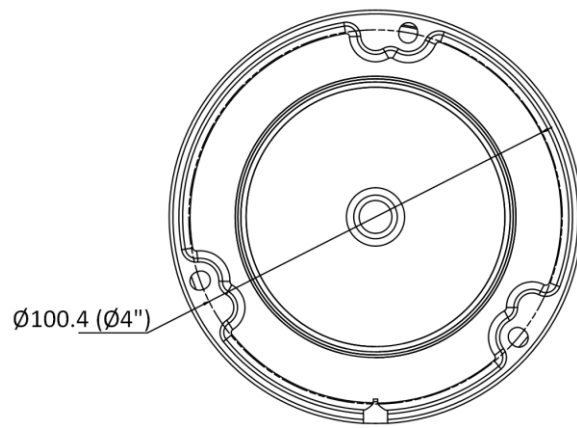

▪ **Dimension**

Unit: mm (inch)

▪ **Accessory**

▪ **Optional**

DS-1272ZJ-110B Wall mount	DS-1271ZJ-110 Pendant Mount	DS-1250ZJ Water-proof	DS-1253ZJ-M Water-proof	DS-1272ZJ-110 Wall mount
DS-1275ZJ-SUS Vertical pole mount	DS-1259ZJ Inclined ceiling mount	DS-1280ZJ-DM18 Junction box	DS-1258ZJ Wall mount	DS-1276ZJ-SUS Corner mount