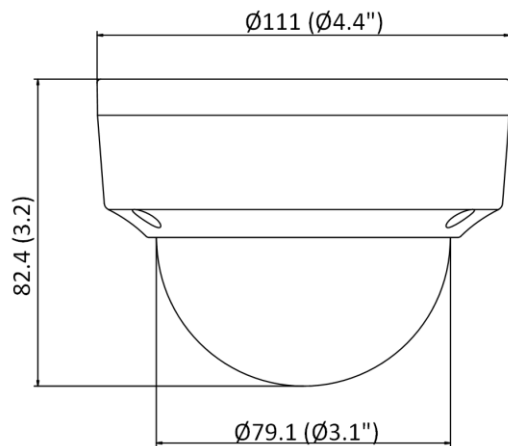

▪ **Dimension**

Unit: mm (inch)

▪ **Accessory**

▪ **Optional**

DS-1272ZJ-110B Wall mount	DS-1271ZJ-110 Pendant Mount	DS-1250ZJ Water-proof	DS-1253ZJ-M Water-proof	DS-1272ZJ-110 Wall mount
DS-1275ZJ-SUS Vertical pole mount	DS-1259ZJ Inclined ceiling mount	DS-1280ZJ-DM18 Junction box	DS-1258ZJ Wall mount	DS-1276ZJ-SUS Corner mount