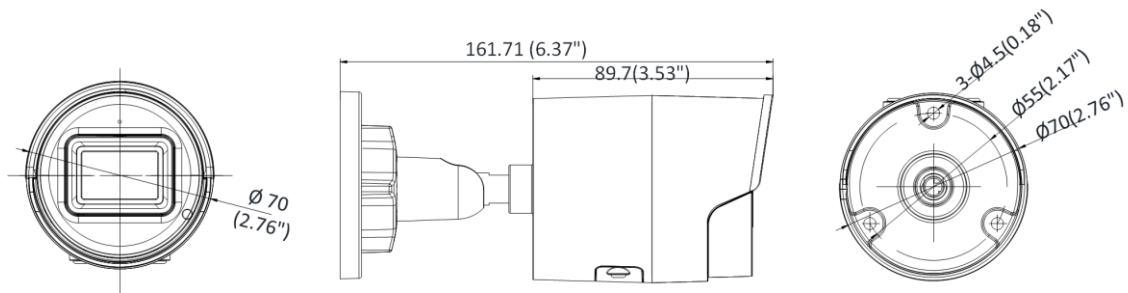

Deep Learning Function	
Face Capture	Yes
Perimeter Protection	Line crossing detection, intrusion detection, region entrance detection, region exiting detection Supports human and vehicle targets classification
General	
Web Client Language	33 languages English, Russian, Estonian, Bulgarian, Hungarian, Greek, German, Italian, Czech, Slovak, French, Polish, Dutch, Portuguese, Spanish, Romanian, Danish, Swedish, Norwegian, Finnish, Croatian, Slovenian, Serbian, Turkish, Korean, Traditional Chinese, Thai, Vietnamese, Japanese, Latvian, Lithuanian, Portuguese (Brazil), Ukrainian
General Function	Anti-flicker, heartbeat, mirror, privacy mask, flash log, password reset via email, pixel counter
Software Reset	Yes
Linkage Method	Upload to FTP/NAS/memory card, notify surveillance center, send email, trigger recording, trigger capture
Storage Conditions	-30 °C to 60 °C (-22 °F to 140 °F). Humidity 95% or less (non-condensing)
Startup and Operating Conditions	-30 °C to 60 °C (-22 °F to 140 °F). Humidity 95% or less (non-condensing)
Power Supply	12 VDC ± 25% PoE: 802.3af, Class 3
Power Consumption and Current	12 VDC, 0.5 A, max. 6 W PoE (802.3af, 36V to 57V), 0.2 A to 0.13 A, max. 7.2 W
Power Interface	Ø5.5 mm coaxial power plug
Camera Material	Metal
Camera Dimension	Ø70 mm × 161.7 mm (Ø2.8" × 6.4")
Package Dimension	216 mm × 121 × 118 mm (8.5" × 4.8" × 4.6")
Camera Weight	Approx. 490 g (1.1 lb.)
With Package Weight	Approx. 759 g (1.7 lb.)
Firmware Version	V5.5.113
Approval	
Protection	IP67 (IEC 60529-2013)
EMC	CE-EMC (EN 55032: 2015, EN 61000-3-2: 2014, EN 61000-3-3: 2013, EN 50130-4: 2011 +A1: 2014); RCM (AS/NZS CISPR 32: 2015); KC (KN 32: 2015, KN 35: 2015)
Safety	UL (UL 60950-1); CB (IEC 60950-1:2005 + Am 1:2009 + Am 2:2013); CE-LVD (EN 60950-1:2005 + Am 1:2009 + Am 2:2013)
Environment	CE-RoHS (2011/65/EU); WEEE (2012/19/EU); Reach (Regulation (EC) No 1907/2006)

## Dimension

Unit: mm(Inch)