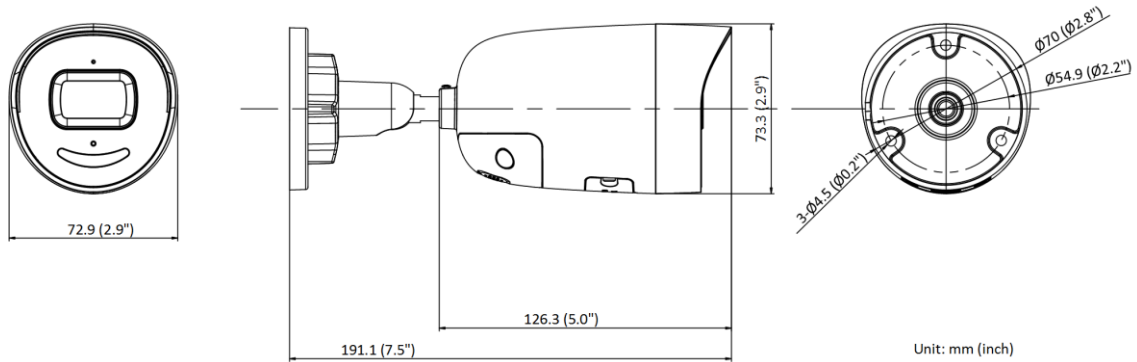

▪ **Dimension**