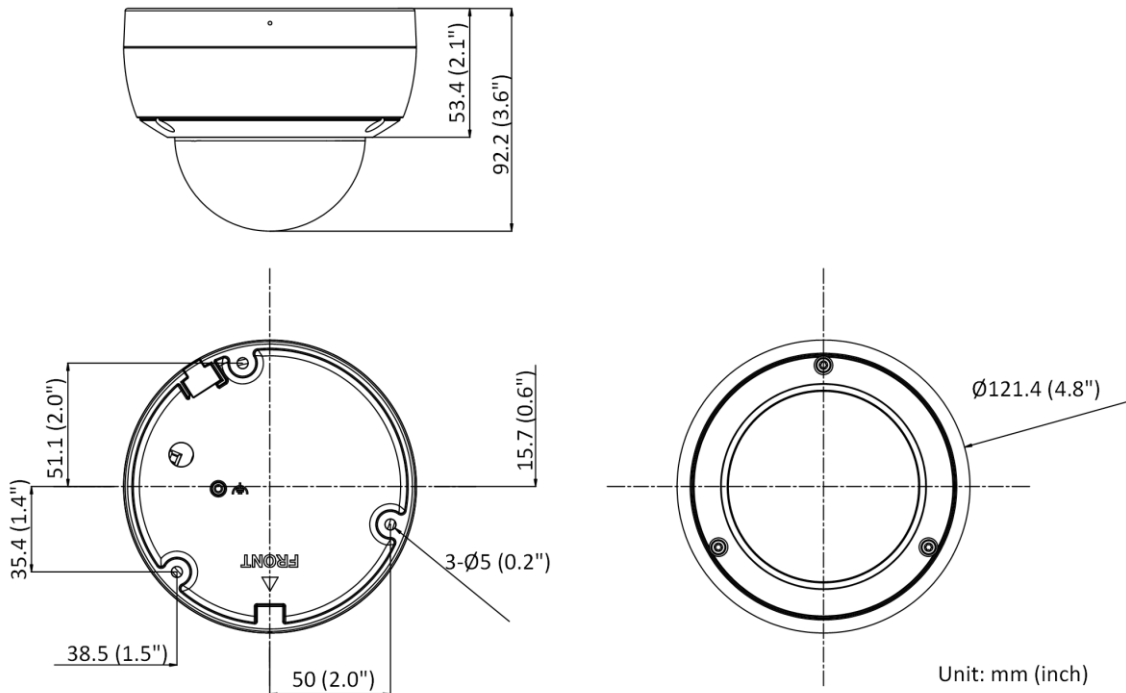

▪ **Available Model**

- DS-2CD2146G2-IS (2.8/4/6 mm)
- DS-2CD2146G2-ISU (2.8/4/6 mm)
- DS-2CD2146G2-I (2.8/4/6 mm)

▪ **Dimension**

▪ **Accessory**

▪ **Optional**

DS-1276ZJ-SUS Corner Mount	DS-1272ZJ-120 Wall Mount	DS-1275ZJ-SUS Vertical Pole Mount	DS-1271ZJ-120 Pendant Mount	DS-1280ZJ-DM46 Junction Box
DS-1272ZJ-120B Wall Mount	DS-1253ZJ-M Water-proof