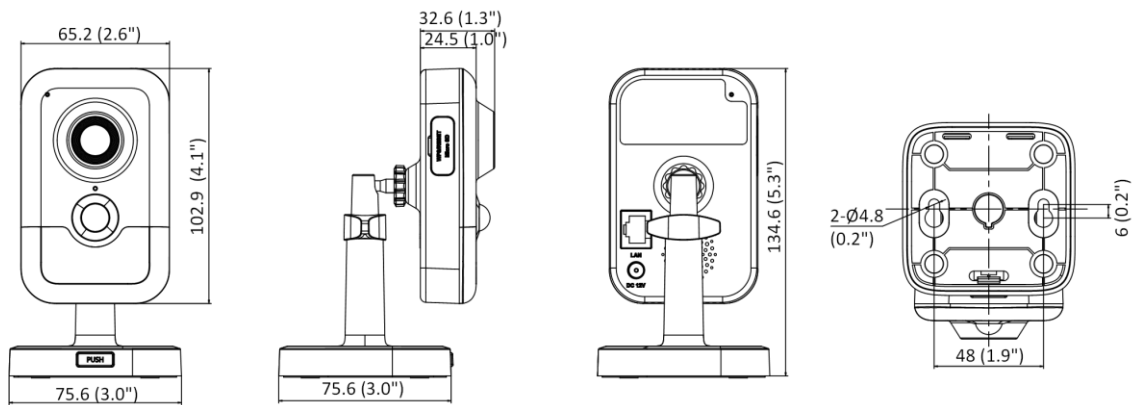

Dimension

Unit: mm (inch)

Distributed by