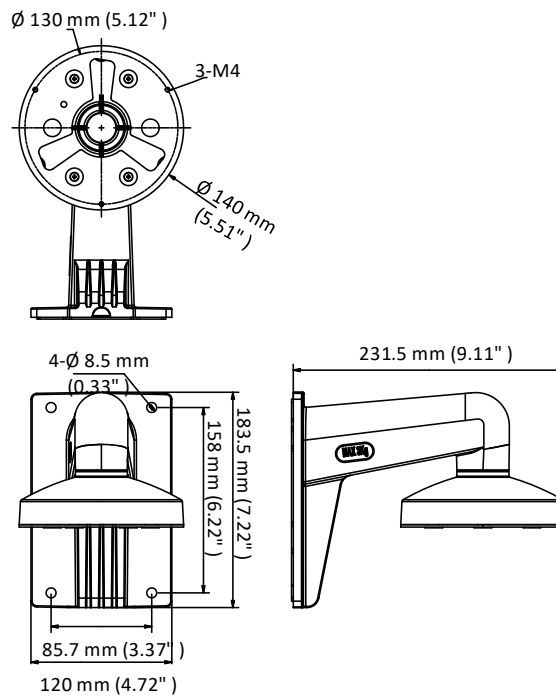

DS-1273ZJ-140-DM45

Wall Mount

Feature

- Aluminum alloy with surface spray treatment
- The cap design facilitates the installation
- Applies to both indoor conditions, and outdoor conditions

Dimension

Available Model

DS-1273ZJ-140-DM45

Parameter

Model	DS-1273ZJ-140-DM45
Parameters	Wall Mount
Appearance	Hikvision White
Material	Aluminum Alloy
Dimension	Ø 140 mm × 183.5 mm × 231.5mm (5.51" × 7.22" × 9.11")
Weight	907 g (2.0 lb.)

Note

- The mount should be installed on the flat wall
- Waterproof rubber is necessary for the outdoor application.
- The wall must be capable of supporting at least 3 times as much as the total weight of the camera, and the mount.
- The mount's maximum load capacity is 3 kg (6.6 lb.).