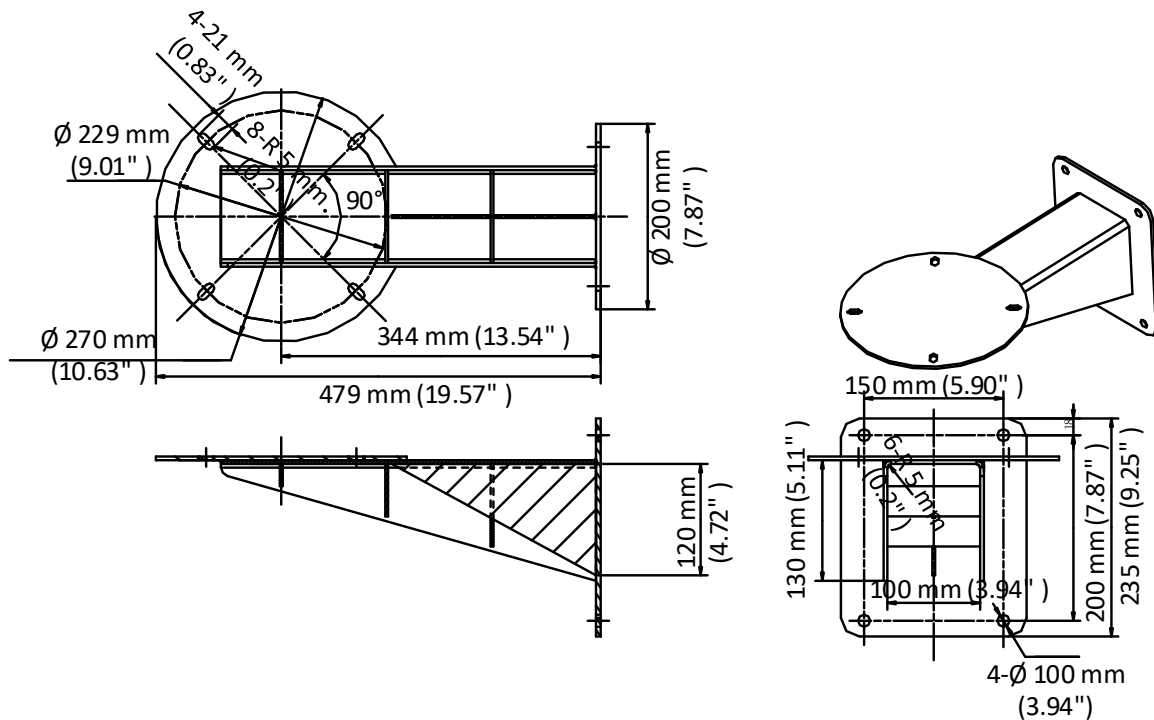

DS-1713ZJ-Y

Wall Mount

Feature

- Stainless steel with surface spray treatment
- Applies to both indoor conditions, and outdoor conditions

Dimension

Available Model

DS-1713ZJ-Y

Parameter

Model	DS-1713ZJ-Y
Parameters	Wall Mount
Appearance	Natural Stainless Steel Color
Material	SUS316L
Dimension	$\varnothing 270$ mm \times 479 mm \times 235 mm ($\varnothing 10.63$ " \times 18.86" \times 9.25")
Weight	7.1 kg (15.65 lb.)

Note

- The wall must be capable of supporting at least 3 times as much as the total weight of the camera, and the mount.
- The mount's maximum load capacity is 50 kg (110 lb.).