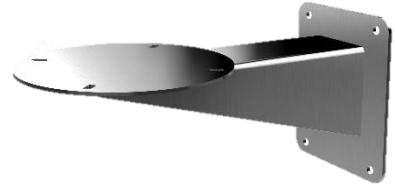

DS-1713ZJ-Y

Wall Mount

Feature

- Stainless steel with surface spray treatment
- Applies to both indoor conditions, and outdoor conditions

Dimension

Available Model

DS-1713ZJ-Y

Parameter

Model	DS-1713ZJ-Y
Parameters	Wall Mount
Appearance	Natural Stainless Steel Color
Material	SUS316L
Dimension	$\varnothing 270$ mm \times 479 mm \times 235 mm ($\varnothing 10.63$ " \times 18.86" \times 9.25")
Weight	7.1 kg (15.65 lb.)