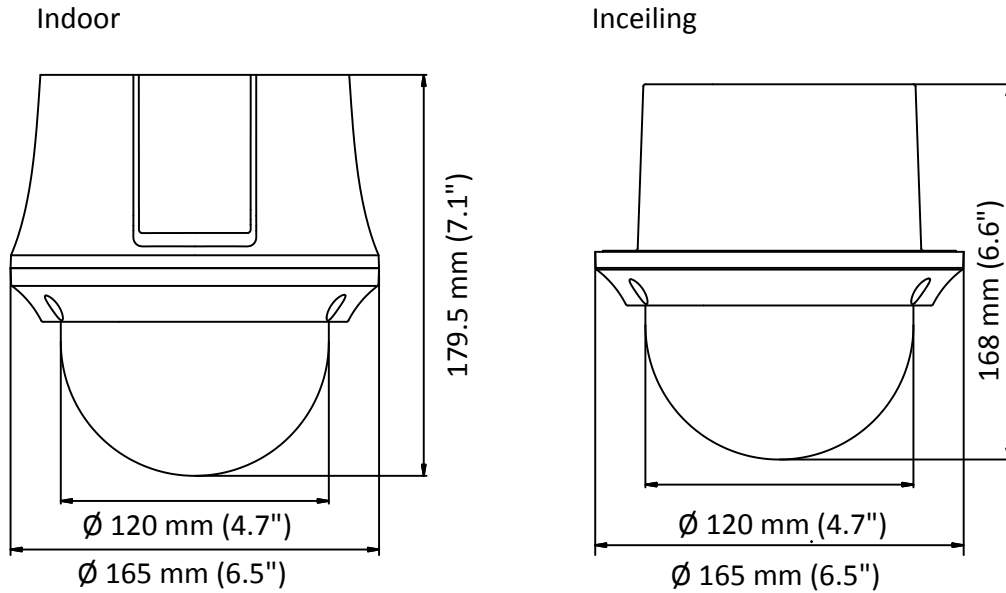

Order Model

DS-2AE4215T-D3(D)

Dimension