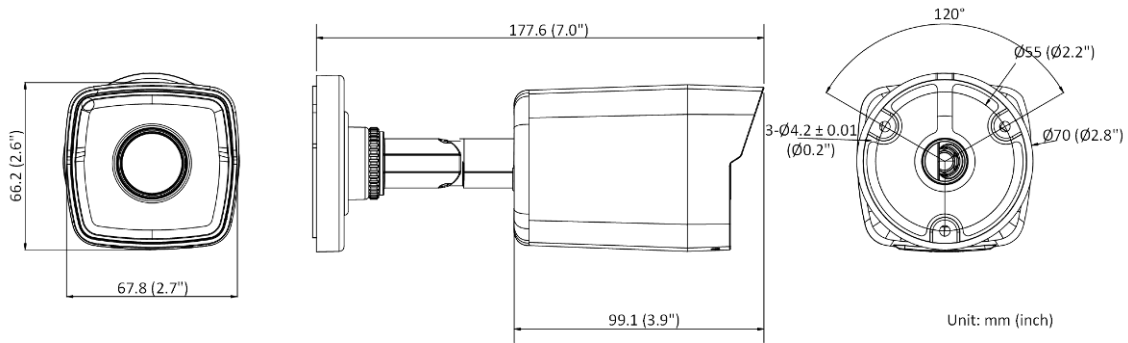

Dimension

Accessory

Optional

DS-1280ZJ-XS Junction Box

Distributed by

HIKVISION®

Headquarters

No.555 Qianmo Road, Binjiang District,
Hangzhou 310051, China
T +86-571-8807-5998
overseasbusiness@hikvision.com

Hikvision USA
T +1-909-895-0400
sales.usa@hikvision.com

Hikvision Australia
T +61-2-8599-4233
salesau@hikvision.com

Hikvision India
T +91-22-28469900
sales@pramahikvision.com

Hikvision Canada
T +1-866-200-6690
sales.canada@hikvision.com

Hikvision Thailand
T +662-275-9949
sales.thailand@hikvision.com

Hikvision Europe
T +31-23-5542770
sales.eu@hikvision.com

Hikvision Italy
T +39-0438-6902
info.it@hikvision.com

Hikvision Brazil
T +55 11 3318-0050
Latam.support@hikvision.com

Hikvision Turkey
T +90 [216]521 7070- 7074
sales.tr@hikvision.com

Hikvision Malaysia
T +601-7652-2413
sales.my@hikvision.com

Hikvision UK & Ireland
T +01628-902140
sales.uk@hikvision.com

Hikvision South Africa
Tel: +27 (10) 0351172
sale.africa@hikvision.com

Hikvision France
T +33(0)1-85-330-450
info.fr@hikvision.com

Hikvision Kazakhstan
T +7-727-9730667
nikia.panfilov@hikvision.ru

Hikvision Vietnam
T +84-974270888
sales.vt@hikvision.com

Hikvision UAE
T +971-4-4432090
salesme@hikvision.com

Hikvision Singapore
T +65-6684-4718
sg@hikvision.com

Hikvision Spain
T +34-91-737-16-55
info.es@hikvision.com

Hikvision Tashkent
T +99-87-1238-9438
uzb@hikvision.ru

Hikvision Hong Kong
T +852-2151-1761
info.hk@hikvision.com

Hikvision Russia
T +7-495-669-67-99
saleru@hikvision.com

Hikvision Korea
T +82-(0)31-731-8817
sales.korea@hikvision.com

Hikvision Poland
T +48-22-460-01-50
info.pl@hikvision.com

Hikvision Indonesia
T +62-21-2933759
Sales.Indonesia@hikvision.com