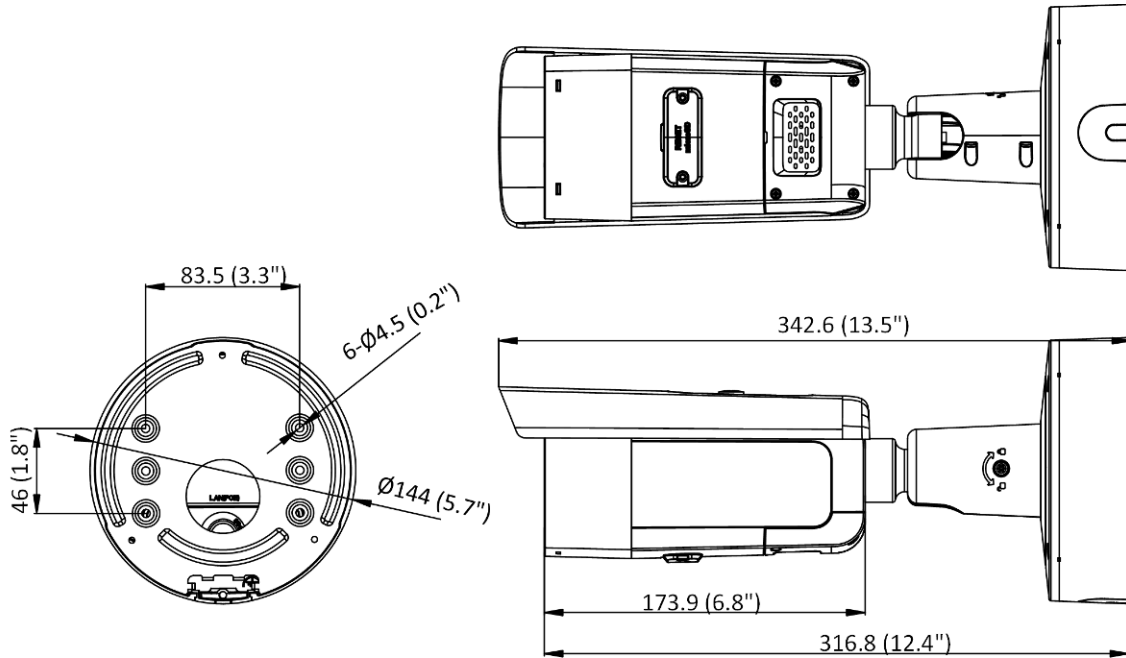

▪ **Available Model**

DS-2CD2646G2-IZSU/SL (2.8 to 12 mm)

▪ **Dimension**

Unit: mm (inch)

▪ **Accessory**

▪ **Optional**

DS-1275ZJ-S-SUS Vertical Pole Mount	DS-2251ZJ Pendant Mount	DS-1476ZJ-SUS Corner Mount