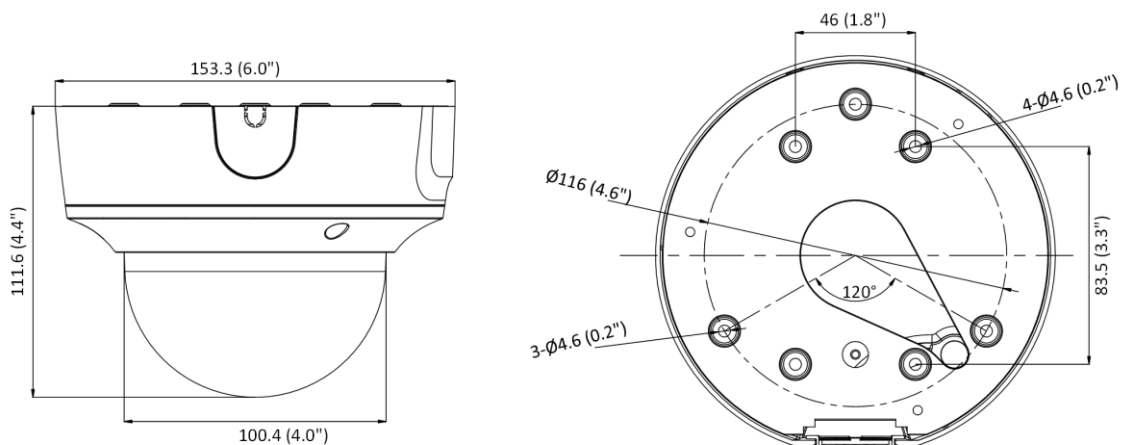

▪ **Dimension**

Unit: mm (inch)

▪ **Accessory**

▪ **Optional**

DS-1473ZJ-155 Wall Mount	DS-1227ZJ-DM44 Pendant Mount	DS-1473ZJ-155B Wall Mount	DS-1475ZJ-SUS Vertical Pole Mount	DS-1471ZJ-155 Pendant Mount
DS-1280ZJ-DM55 Junction Box	DS-1476ZJ-SUS Corner Mount