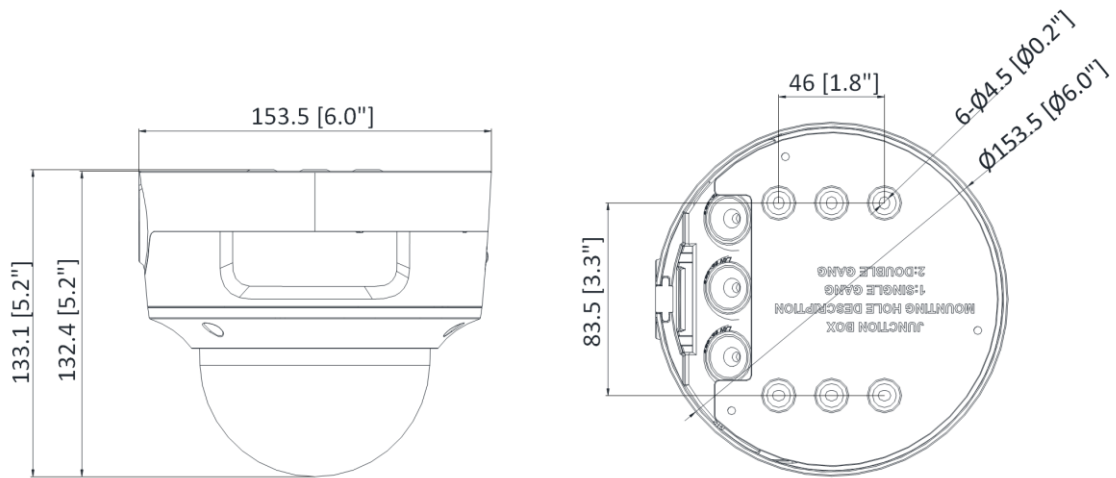

## ▪ Specification

Camera	
Image Sensor	1/1.8" Progressive Scan CMOS
Min. Illumination	Color: 0.003 Lux @ (F1.4, AGC ON), B/W: 0 Lux with IR
Shutter Speed	1/3 s to 1/100,000 s
Slow Shutter	Yes
P/N	P/N
Wide Dynamic Range	120 dB
Day & Night	IR cut filter
Angle Adjustment	Pan: 0° to 355°, tilt: 0° to 75°, rotate: 0° to 355°
Power-off Memory	Yes
Lens	
Lens Type	Varifocal lens, motorized lens, 2.8 to 12 mm
Iris Type	Fixed
Focal Length & FOV	2.8 to 12 mm: horizontal FOV 108° to 46°, vertical FOV 58° to 26°, diagonal FOV 127° to 52°
Aperture	F1.4
Lens Mount	Ø14
DORI	
DORI	2.8 to 12 mm: Wide: D: 86.0 m, O: 34.1 m, R: 17.2 m, I: 8.6 m Tele: D: 214.0 m, O: 84.9 m, R: 42.8 m, I: 21.4 m
Illuminator	
Supplement Light Type	IR
IR Range	Up to 40 m
IR Wavelength	850 nm
Smart Supplement Light	Yes
Video	
Max. Resolution	3840 × 2160
Main Stream	50 Hz: 25 fps (3840 × 2160, 3200 × 1800, 2688 × 1520, 1920 × 1080, 1280 × 720) 60 Hz: 24 fps (3840 × 2160) 30 fps (3200 × 1800, 2688 × 1520, 1920 × 1080, 1280 × 720)
Sub-Stream	50 Hz: 25 fps (640 × 480, 640 × 360) 60 Hz: 30 fps (640 × 480, 640 × 360)
Third Stream	50 Hz: 10 fps (1920 × 1080, 1280 × 720, 640 × 480, 640 × 360) 60 Hz: 10 fps (1920 × 1080, 1280 × 720, 640 × 480, 640 × 360) *Third stream is supported under certain settings.
Video Compression	Main stream: H.265/H.264/H.264+/H.265+ Sub-stream: H.265/H.264/MJPEG Third stream: H.265/H.264 *Third stream is supported under certain settings.
Video Bit Rate	32 Kbps to 16 Mbps
H.264 Type	Baseline Profile/Main Profile/High Profile
H.265 Type	Main Profile

#### ▪ Available Model

DS-2CD2786G2-IZS (2.8 to 12 mm)

▪ **Dimension**

Unit: mm (inch)

▪ **Accessory**

▪ **Optional**

DS-1476ZJ-SUS Corner Mount	DS-1473ZJ-155 Wall Mount	DS-1227ZJ-DM37 In-ceiling Mount	DS-1471ZJ-155 Pendant Mount	DS-1475ZJ-SUS Vertical Pole Mount
				
<b>DS-1473ZJ-155B Wall Mount</b>				
				