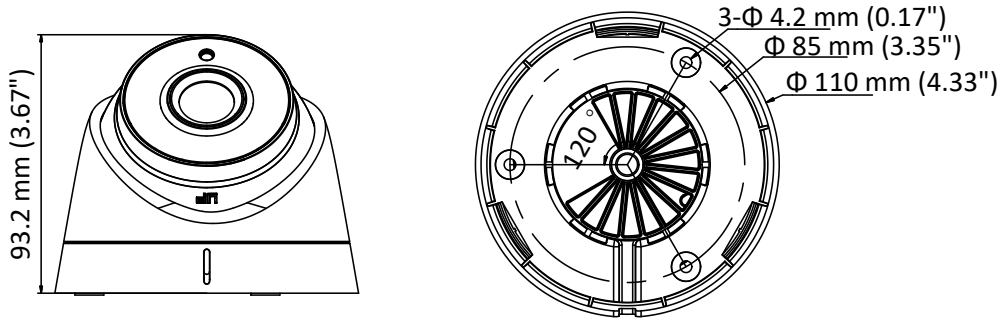

Order Models

DS-2CE56D0T-IT3E

Dimension

Accessory

Distributed by