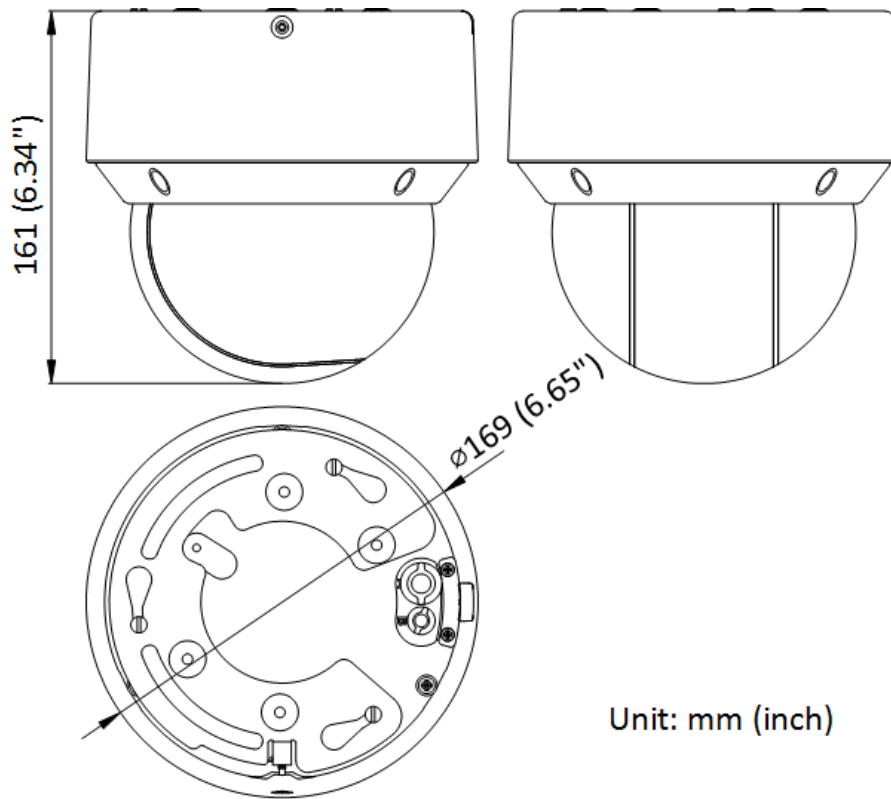

▪ **Dimension**

▪ **Accessory**

▪ **Included**

KPL-040F-VI

Power adapter

▪ **Optional**

DS-1691ZJ-M	DS-1605ZJ	DS-1671ZJ-SD11	DS-1280ZJ-SD11	DS-1691ZJ-L