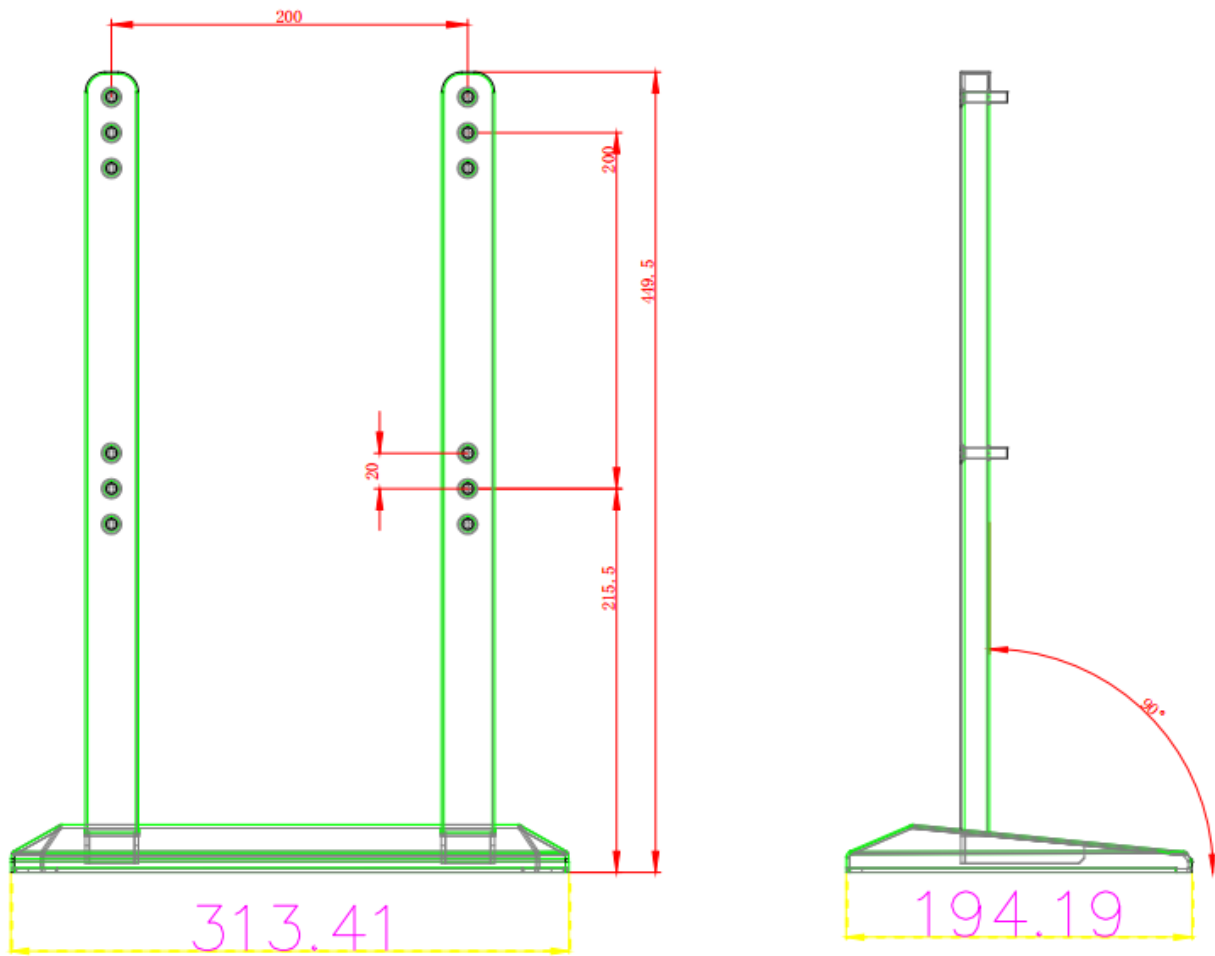

DS-DM3201B

32" Monitor Display Base Bracket

Key Features

- Base Bracket for 32" Monitor(Suitable model shown in the end)
- Solid Steel structure, Prevent screen bend or twist
- Cold-rolled Steel Plate(SPCC)

Specification

Name	DS-DM3201B
Appearance	Hikvision Black
Material	Cold-rolled Steel Plate(SPCC)
Dimension(WxHxD)	313.41mmx194.19mmx449.5mm
Weight	2.86 kg

Order Model and Code:

DS-DM3201B | 190115887

Dimensions