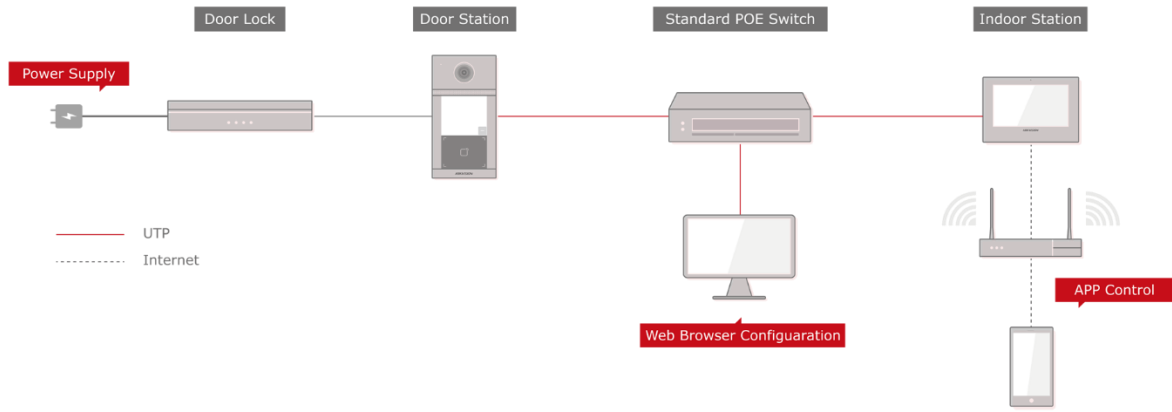

### Villa Door Station

No.	Description	No.	Description
1	Microphone	6	Card Reading Area
2	Indicator	7	IR Light
3	Camera	8	MicroSD Card Slot & Debugging Port
4	Loudspeaker	9	Network Interface
5	Button	10	Terminals

### Network Indoor Station

### Network Indoor Station

Unit : mm

**Typical Application**

Distributed by

**HIKVISION®****Headquarters**

No.555 Qianmo Road, Binjiang District,  
Hangzhou 310051, China  
T +86-571-8807-5998  
overseasbusiness@hikvision.com