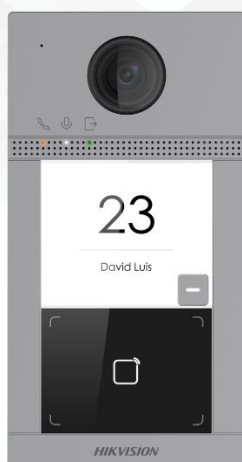

# DS-KIS604-S(B) Video Intercom Villa Door Station Bundle

**HIKVISION**