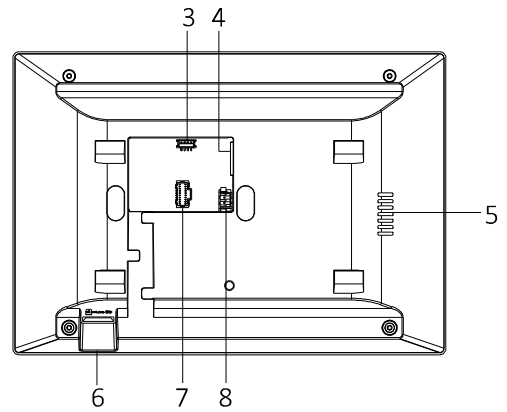

Available Model

DS-KIS604-S(B)

Appearance and Interfaces

Villa Door Station

No.	Description	No.	Description
1	Screen	5	Loudspeaker
2	Microphone	6	TF Card Slot
3	Debugging Port	7	Alarm Terminal
4	Network Interface	8	Power Supply

Note: The debugging port is used for debugging only.

Dimension

Villa Door Station

No.	Description	No.	Description
1	Microphone	6	Card Reading Area
2	Indicator	7	IR Light
3	Camera	8	MicroSD Card Slot & Debugging Port
4	Loudspeaker	9	Network Interface
5	Button	10	Terminals