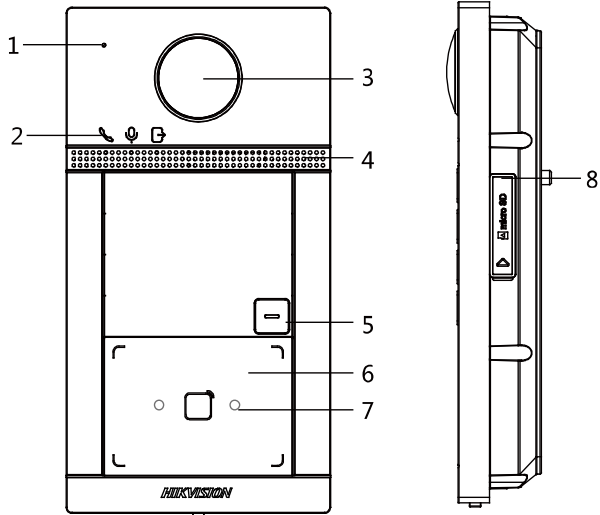

Available Model

DS-KIS604-S(B)

Appearance and Interfaces

Villa Door Station

No.	Description	No.	Description
1	Screen	5	Loudspeaker
2	Microphone	6	TF Card Slot
3	Debugging Port	7	Alarm Terminal
4	Network Interface	8	Power Supply

Note: The debugging port is used for debugging only.

Dimension

Villa Door Station

No.	Description	No.	Description
1	Microphone	6	Card Reading Area
2	Indicator	7	IR Light
3	Camera	8	MicroSD Card Slot & Debugging Port
4	Loudspeaker	9	Network Interface
5	Button	10	Terminals