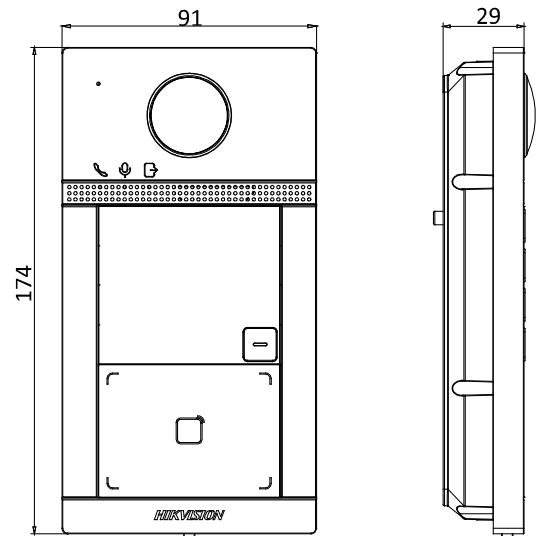

Available Model

DS-KIS604-S(B)

Appearance and Interfaces

Villa Door Station

No.	Description	No.	Description
1	Screen	5	Loudspeaker
2	Microphone	6	TF Card Slot
3	Debugging Port	7	Alarm Terminal
4	Network Interface	8	Power Supply

Note: The debugging port is used for debugging only.

Dimension

Villa Door Station

No.	Description	No.	Description
1	Microphone	6	Card Reading Area
2	Indicator	7	IR Light
3	Camera	8	MicroSD Card Slot & Debugging Port
4	Loudspeaker	9	Network Interface
5	Button	10	Terminals

Network Indoor Station

Network Indoor Station

Unit : mm